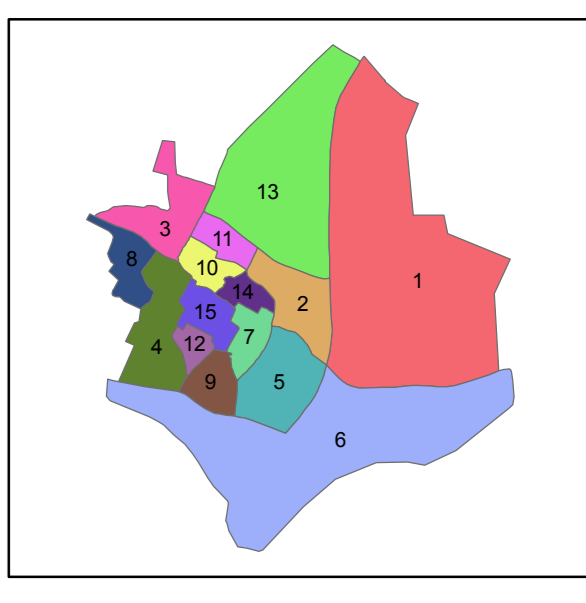

DISTRICT-RAEBARELI
NAGAR PANCHAYAT-NASIRABAD

Legend

- Damer
- Interlocking
- Kucha
- Kharanja
- Imambada
- Eidgaah
- Kabarishtan
- Over Head Tank
- Petrol Pump
- Mandir
- Makbara
- Madarsa
- Masjid
- Masjid+Imambada
- Imambada+Madarsa
- Mobile Tower
- Govt Building
- Govt Building Colony
- School
- Well
- Transformer
- Water Nozzle
- Sumbarsabul
- Solar Pole
- Street Light
- High Mask Light
- Handpump
- Pole_Join
- Pond
- Other
- Imambada+Commercial
- Imambada
- Eidgaah
- Kabarishtan
- Commercial
- Residential+Commercial
- Over Head Tank
- Petrol Pump
- Mandir
- Makbara
- Madarsa
- Masjid
- Masjid+Imambada
- Imambada+Madarsa
- Mobile Tower
- Residential
- Govt Building
- Govt Building Colony
- School

Ward Name

- Ahmad Nagar
- Dela
- Gudkhet Nagar
- Gufranamaab Nagar
- Kayasthana
- Kuraisn Nagar
- Lala Ki Bazar
- Maurya Nagar
- Milkiana
- Patel Nagar
- Phulwari
- Purani Kothi
- Sarv Dharm Nagar
- Shiv Nagar
- Soni Nagar