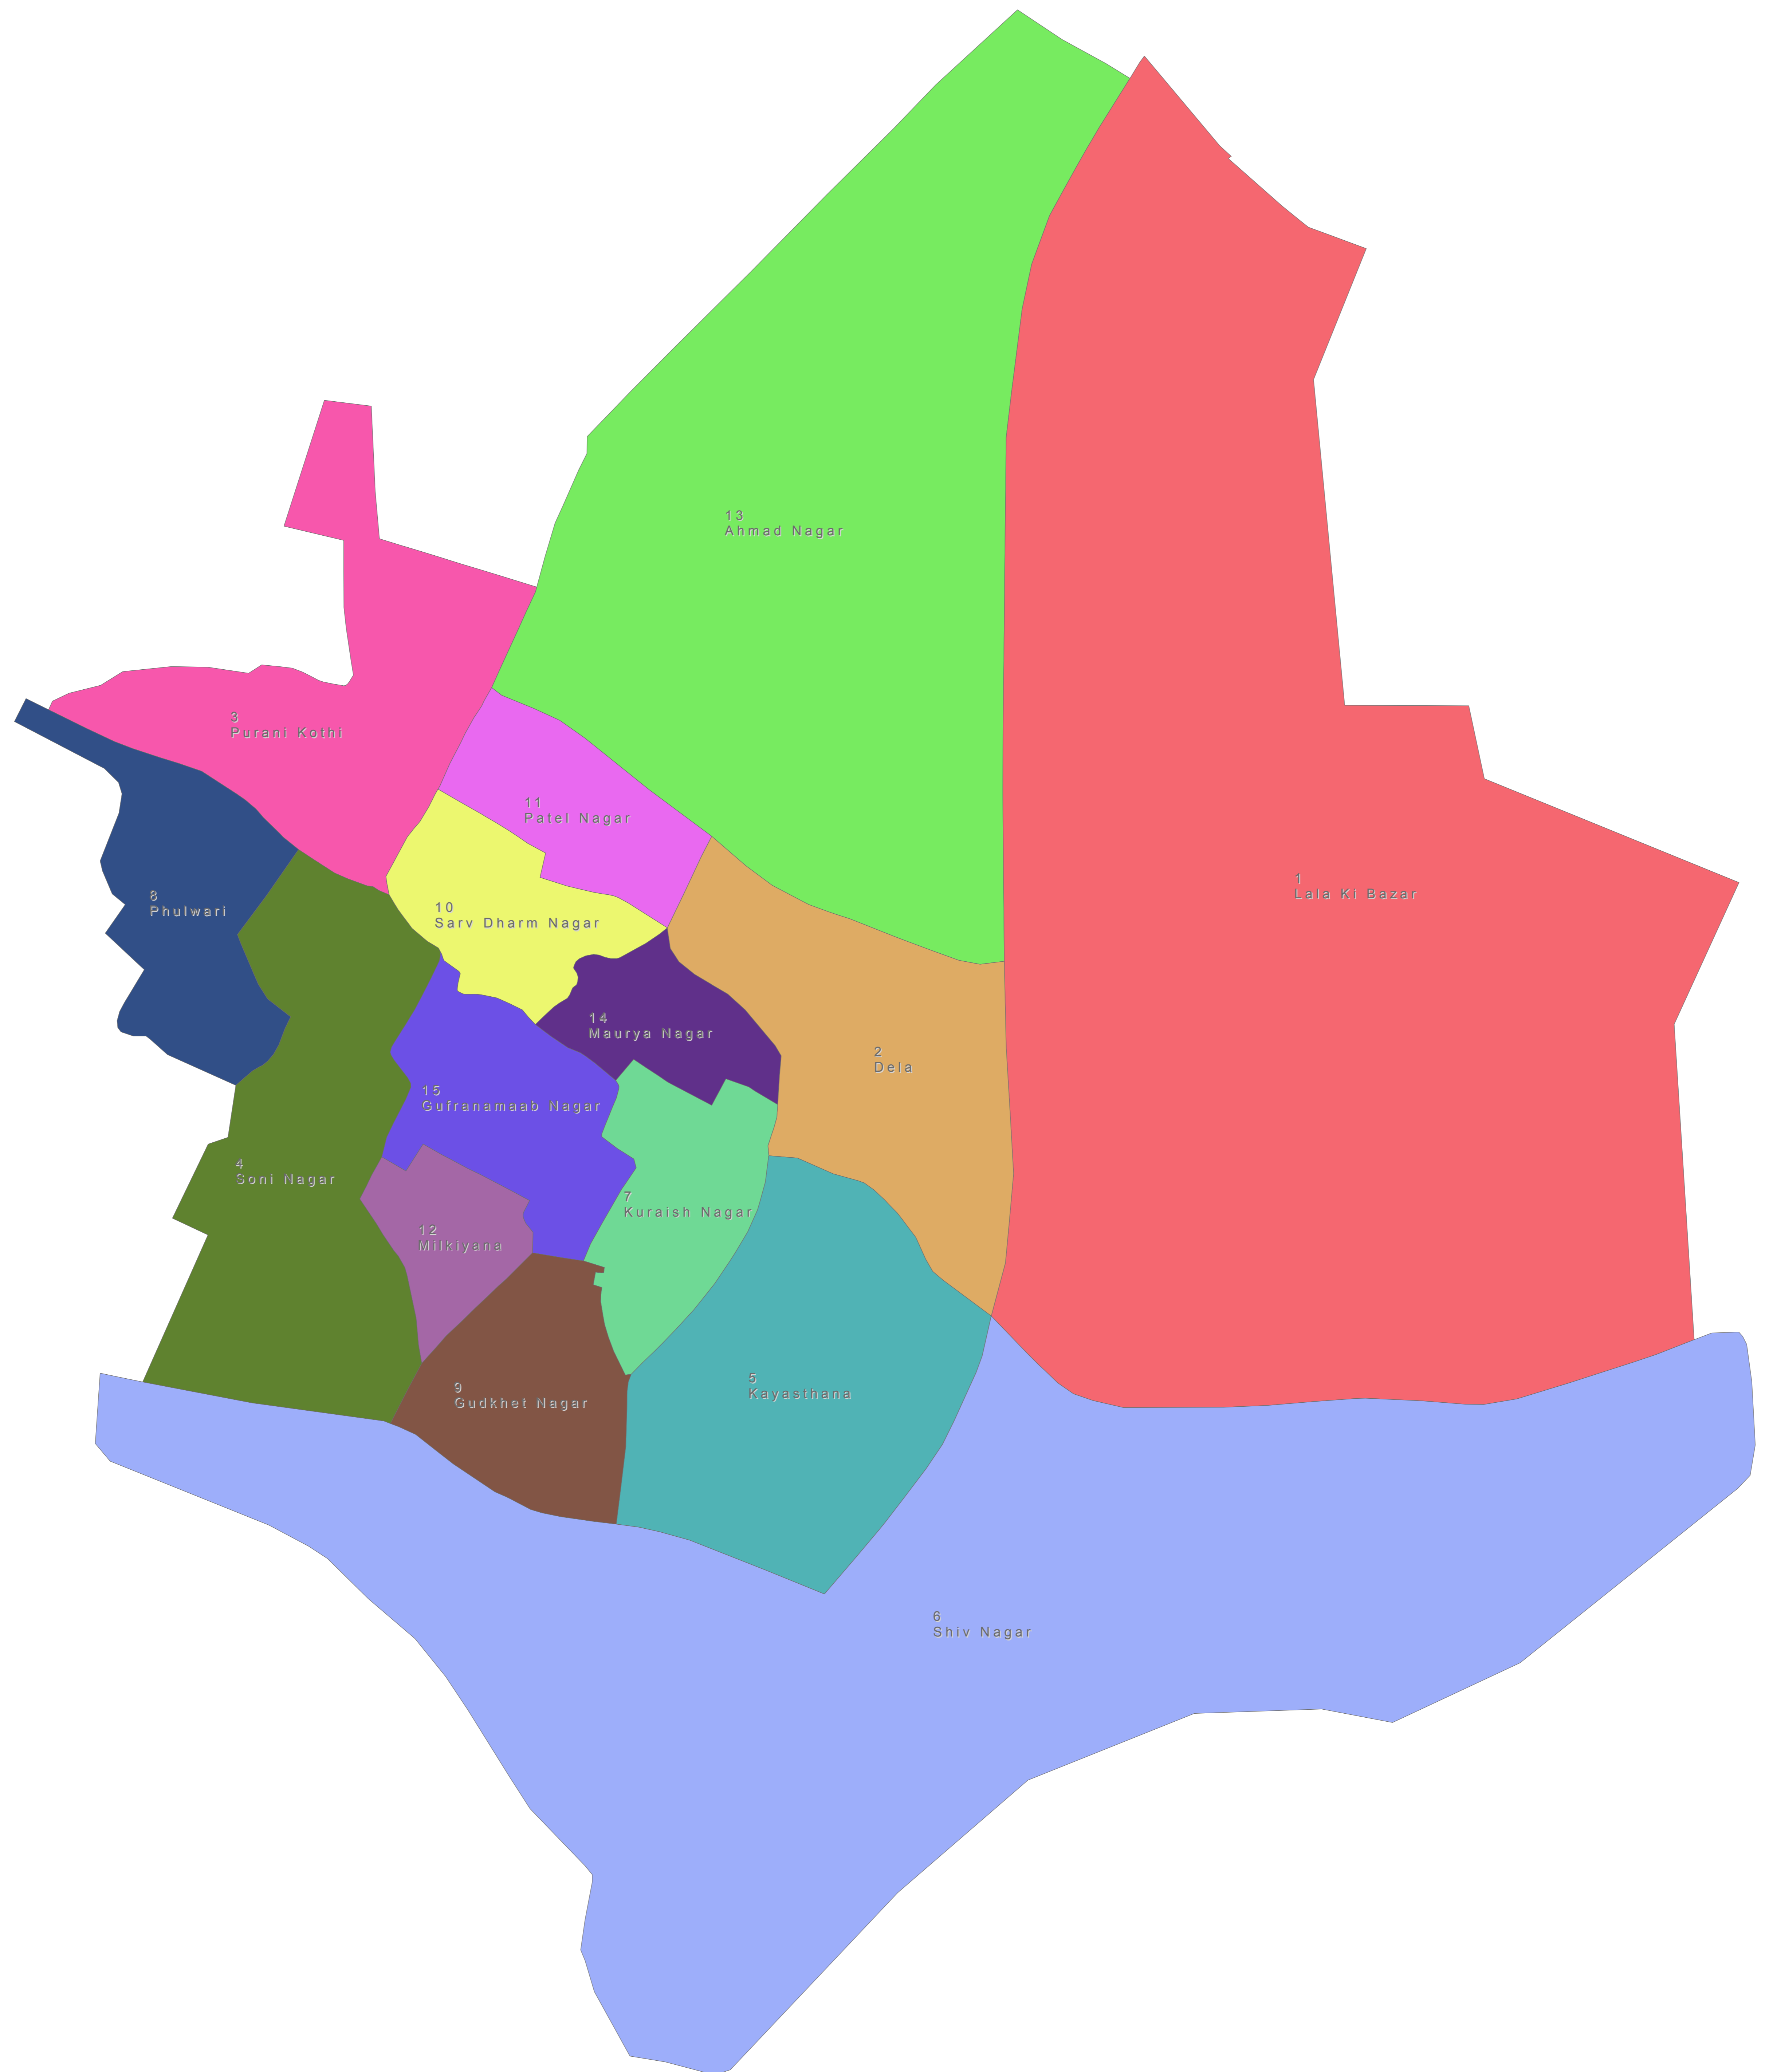

DISTRICT-RAEBARELI
NAGAR PANCHAYAT-NASIRABAD

Legend

- Damer
- Interlocking
- Kucha
- Kharanja
- Imambada
- Eidgaah
- Kabarishtan
- Over Head Tank
- Petrol Pump
- Mandir
- Makbara
- Madarsa
- Masjid
- Masjid+Imambada
- Imambada+Madarsa
- Mobile Tower
- Govt Building
- Govt Building Colony
- School
- Well
- Transformer
- Water Nozzle
- Sumbarsabul
- Solar Pole
- Street Light
- High Mask Light
- Handpump
- Pole_Join
- Pond
- Other
- Imambada+Commercial
- Imambada
- Eidgaah
- Kabarishtan
- Commercial
- Residential+Commercial
- Over Head Tank
- Petrol Pump
- Mandir
- Makbara
- Madarsa
- Masjid
- Masjid+Imambada
- Imambada+Madarsa
- Mobile Tower
- Residential
- Govt Building
- Govt Building Colony
- School

Ward Name

- Ahmad Nagar
- Dela
- Gudkhet Nagar
- Gufranamaab Nagar
- Kayasthana
- Kuraisn Nagar
- Lala Ki Bazar
- Maurya Nagar
- Milkiana
- Patel Nagar
- Phulwari
- Purani Kothi
- Sarv Dharm Nagar
- Shiv Nagar
- Soni Nagar